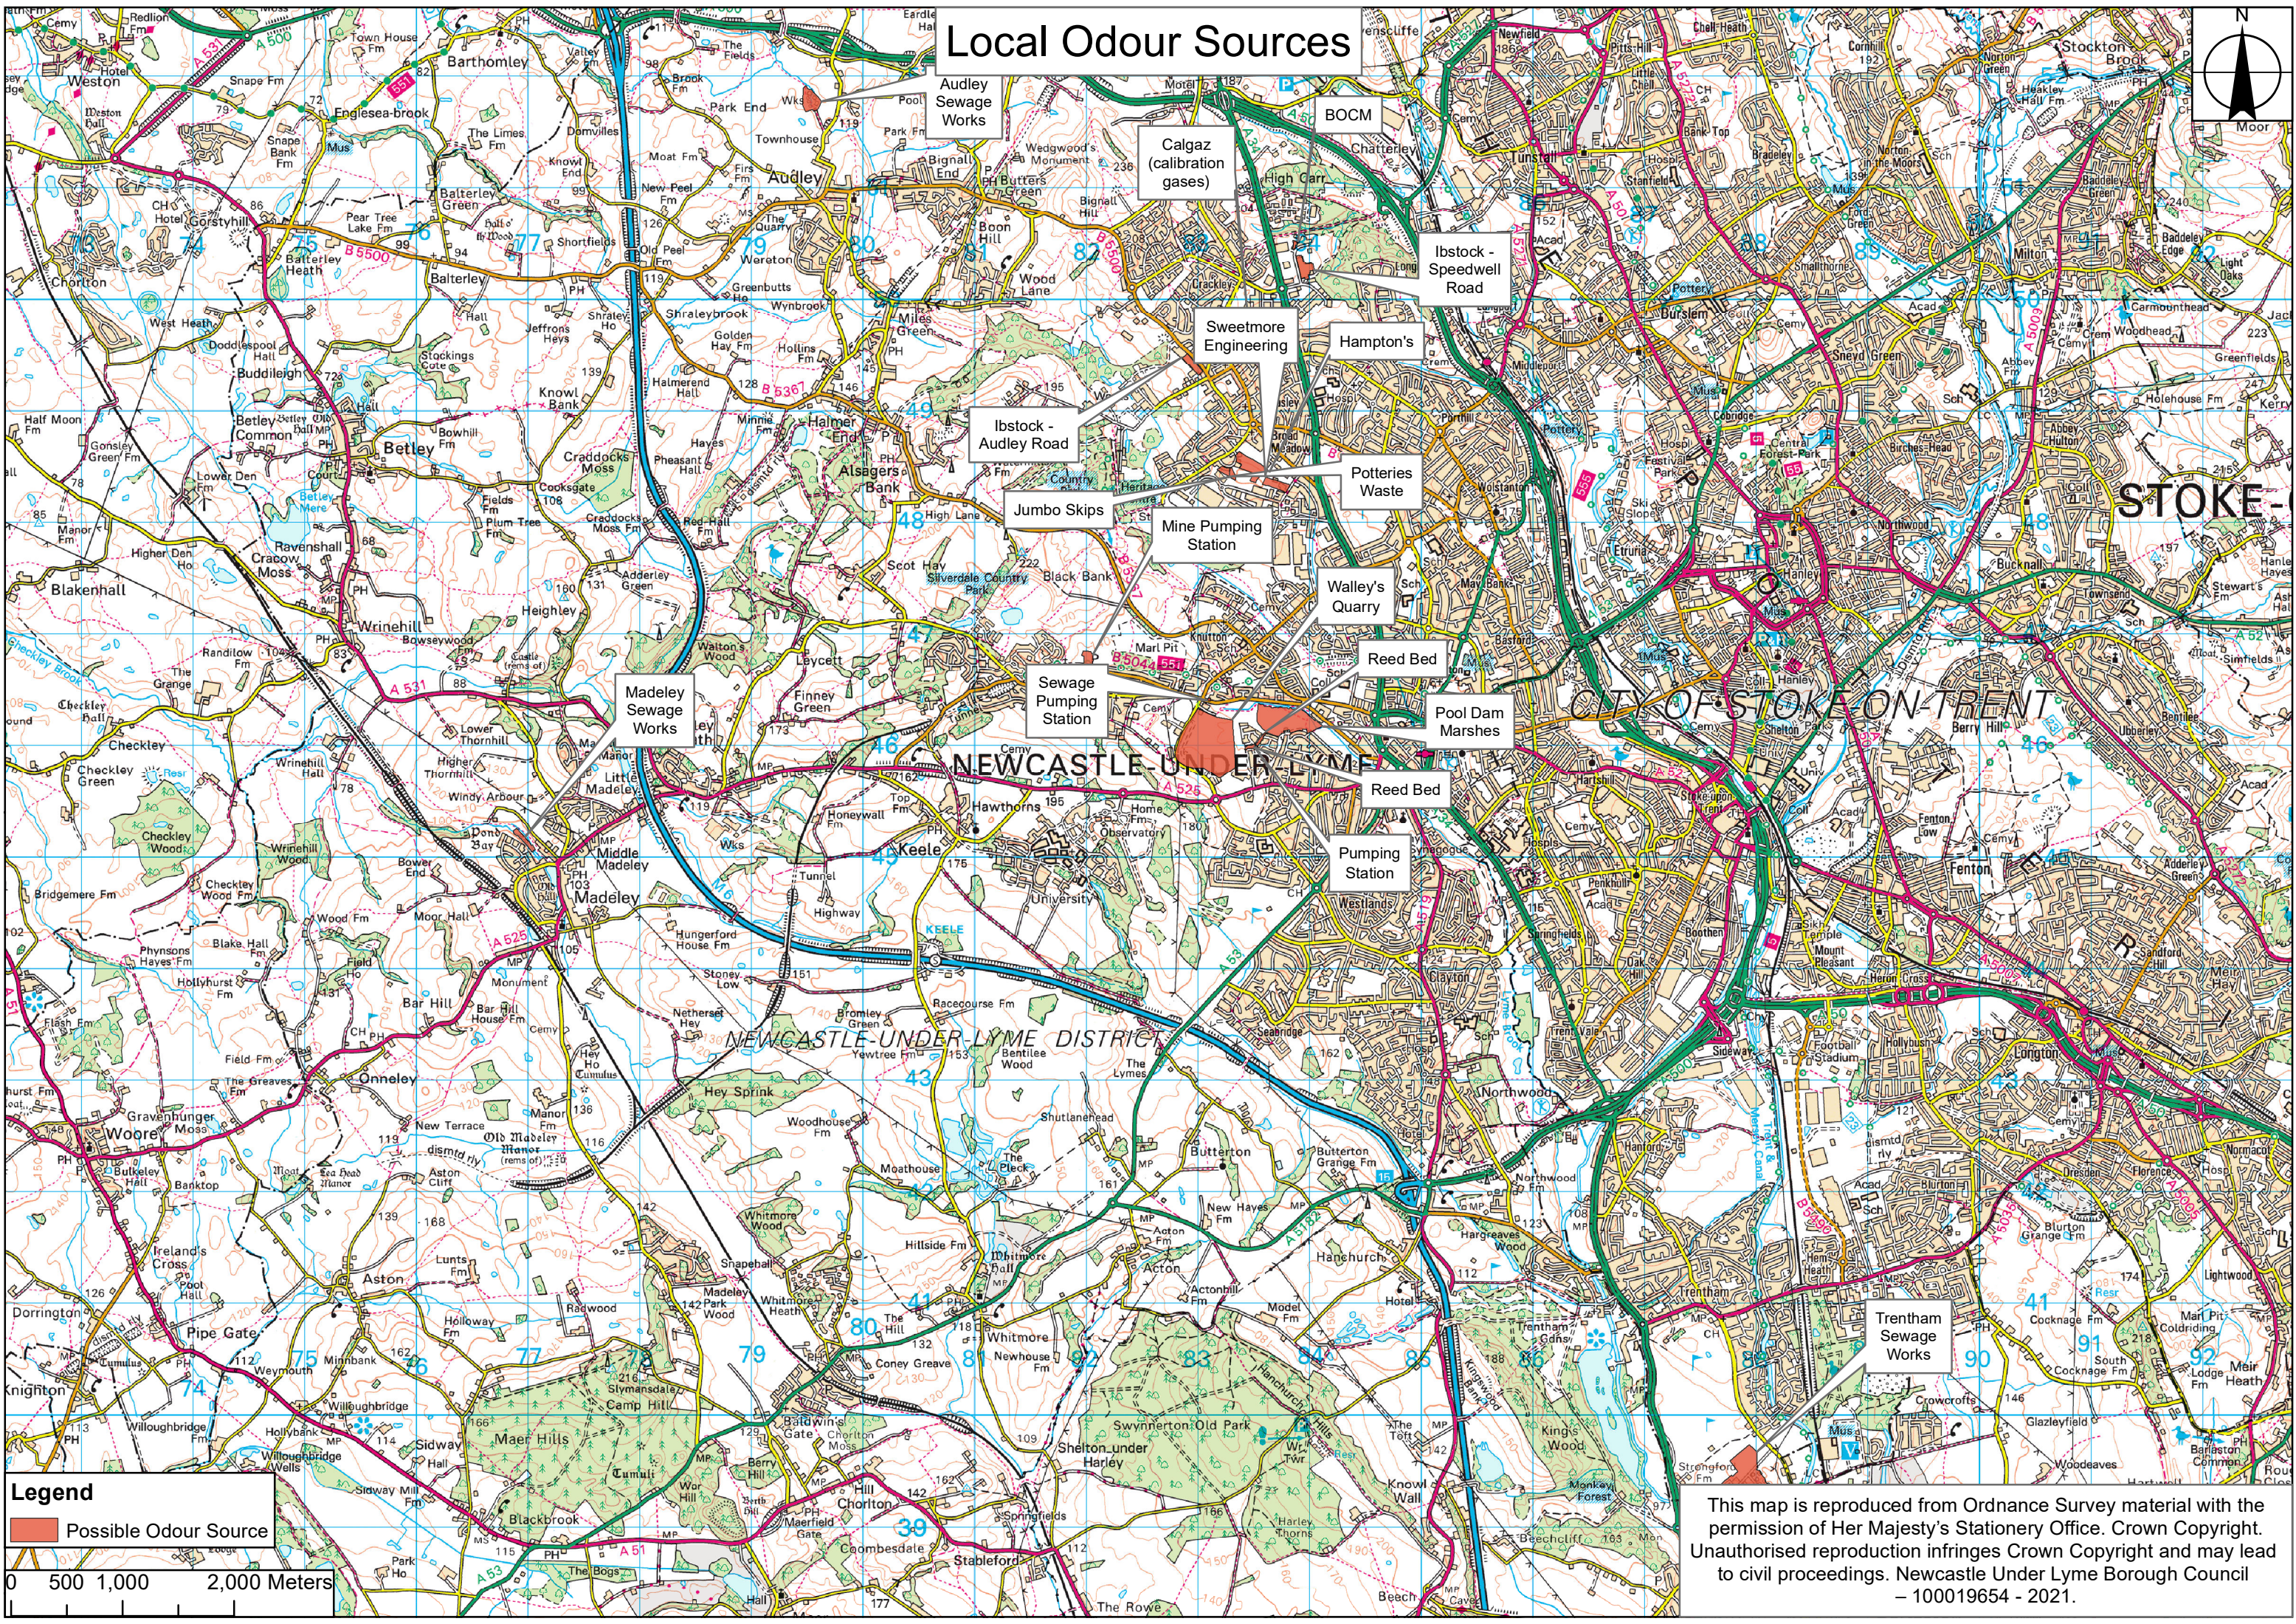

Local Odour Sources

Legend
Possible Odour Source

0 500 1,000 2,000 Meters

This map is reproduced from Ordnance Survey material with the permission of Her Majesty's Stationery Office. Crown Copyright. Unauthorised reproduction infringes Crown Copyright and may lead to civil proceedings. Newcastle Under Lyme Borough Council - 100019654 - 2021.